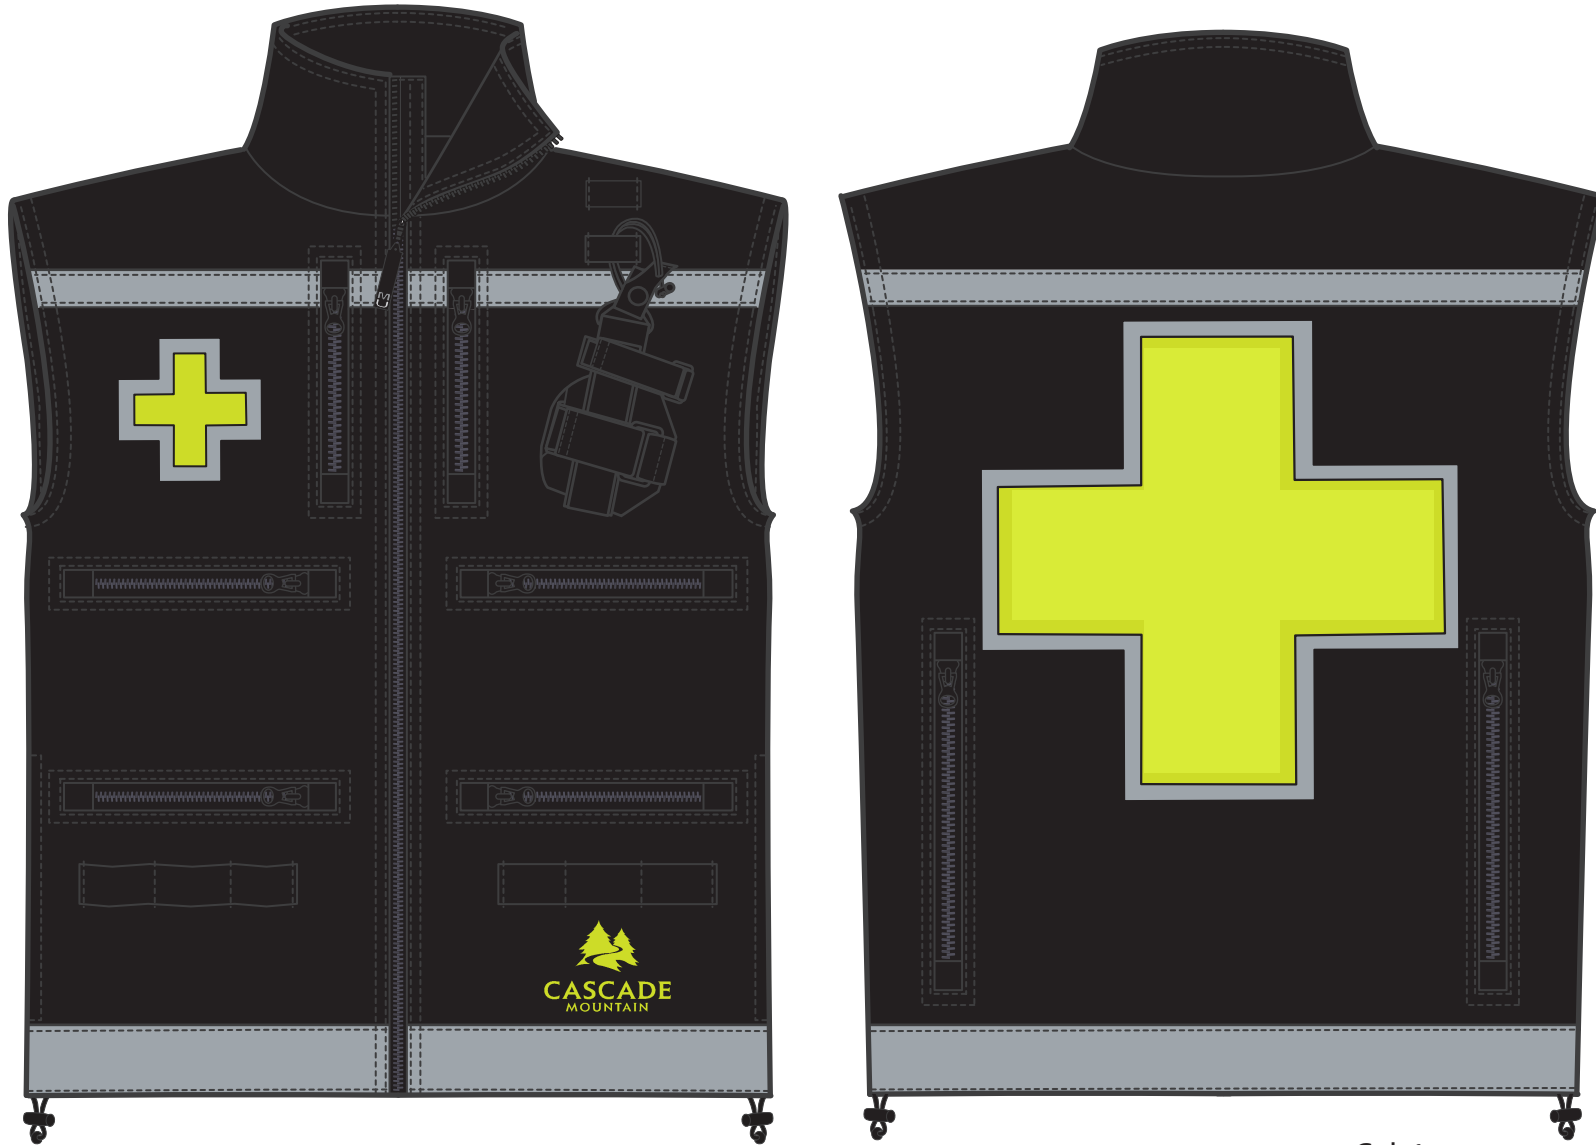

# Cascade Mt

Col. 1  
Black / Reflective / Safety Yellow

Rescue Vest Front & Back View